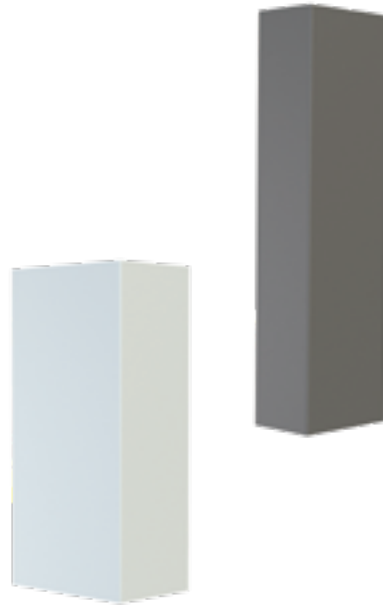

CUBRIK

Appliche rettangolare a luce radente diretta ed indiretta in acciaio verniciato in bianco, grigio chiaro o grigio scuro, disponibile in due dimensioni.

Rectangular wall lamp with direct and indirect grazing light made of white, light grey or dark grey painted steel, available in two sizes.

CUBRIK 55

2x GU10 max 10W Ø51mm H55mm non fornite.

2x GU10 max 10W Ø51mm H55mm not provided.

112502. __ 01 23 24

GU10

2x max 10W

WALL

CUBRIK 110

2x GU10 max 10W Ø51mm H55mm non fornite.

2x GU10 max 10W Ø51mm H55mm not provided.

112501. __ 01 23 24

GU10

2x max 10W