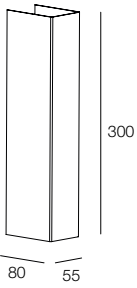

CUBRIK

Appliche rettangolare a luce radente diretta ed indiretta in acciaio verniciato in bianco, grigio chiaro o grigio scuro, disponibile in due dimensioni.

Rectangular wall lamp with direct and indirect grazing light made of white, light grey or dark grey painted steel, available in two sizes.

CUBRIK 55

2x GU10 max 10W Ø51mm H55mm non fornite.

2x GU10 max 10W Ø51mm H55mm not provided.

112502. __ 01 23 24

GU10

2x max 10W

WALL

CUBRIK 110

2x GU10 max 10W Ø51mm H55mm non fornite.

2x GU10 max 10W Ø51mm H55mm not provided.

112501. __ 01 23 24

GU10

2x max 10W