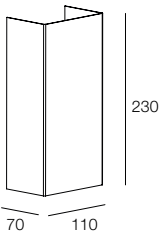

CUBRIK

Appliche rettangolare a luce radente diretta ed indiretta in acciaio verniciato in bianco, grigio chiaro o grigio scuro, disponibile in due dimensioni.

Rectangular wall lamp with direct and indirect grazing light made of white, light grey or dark grey painted steel, available in two sizes.

CUBRIK 55

2x GU10 max 10W Ø51mm H55mm non fornite.

2x GU10 max 10W Ø51mm H55mm not provided.

112502. __ 01 23 24

GU10

2x max 10W

WALL

CUBRIK 110

2x GU10 max 10W Ø51mm H55mm non fornite.

2x GU10 max 10W Ø51mm H55mm not provided.

112501. __ 01 23 24

GU10

2x max 10W