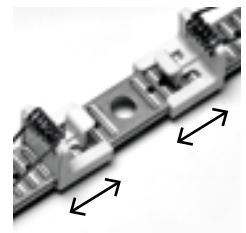

Molle regolabili per installazione a controsoffitto,removibili per installazione a plafone.

Adjustable springs for ceiling installation, removable for ceiling installation.