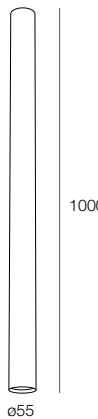

Cylinders for surface-mounted installation, in white, black, light grey or dark grey painted steel, or in satin solid brass. Diameters 40 and 55mm and lengths 200, 500 and 1000mm.

COLLINS PL Ø55 L 200mm

1x GU10 max 10W Ø51mm
H55mm non fornita

1x GU10 max 10W Ø51mm
H55mm not provided

111808.	__	01	02	23	24	GU10	max 10W
111808.	__					GU10	max 10W
111808.	__	16				GU10	max 10W

COLLINS PL Ø55 L 500mm

1x GU10 max 10W Ø51mm
H55mm non fornita

1x GU10 max 10W Ø51mm
H55mm not provided

111809.	__	01	02	23	24	GU10	max 10W
111809.	__					GU10	max 10W
111809.	__	16				GU10	max 10W

COLLINS PL Ø55 L 1000mm

1x GU10 max 10W Ø51mm
H55mm non fornita

1x GU10 max 10W Ø51mm
H55mm not provided

	Ø (mm)	VERSION
112901.99	40	.01 .02 .23 .24
112902.99	40	.16