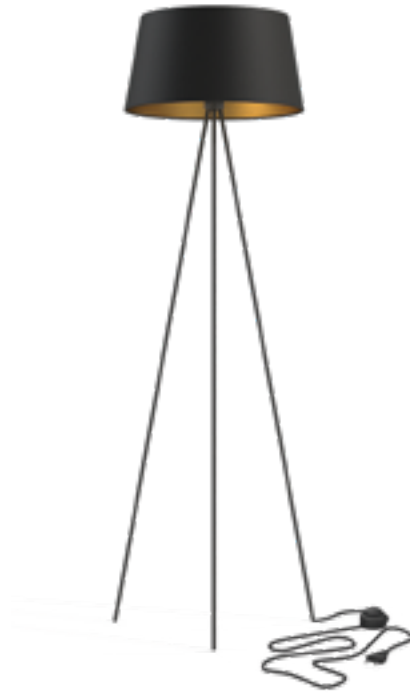

COLLEZIONE CHANEL | CHANEL COLLECTION

CHANEL PT
398

CHANEL TL
406

CHANEL PT

Piantana composta da struttura a tre steli convergenti in acciaio verniciato nero, con portalampada e paralume in tessuto nero esternamente e oro internamente. Interruttore a pedale.

Floor lamp composed of a black painted steel frame with three converging stems, with lamp holder and lampshade in black fabric on the outside and gold on the inside. Equipped with footswitch.

CHANEL PT