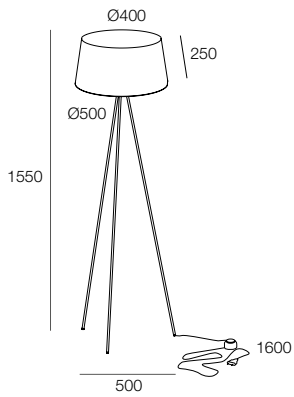

COLLEZIONE CHANEL | CHANEL COLLECTION

CHANEL PT
398

CHANEL TL
406

CHANEL PT

Piantana composta da struttura a tre steli convergenti in acciaio verniciato nero, con portalampada e paralume in tessuto nero esternamente e oro internamente. Interruttore a pedale.

Floor lamp composed of a black painted steel frame with three converging stems, with lamp holder and lampshade in black fabric on the outside and gold on the inside. Equipped with footswitch.

CHANEL PT