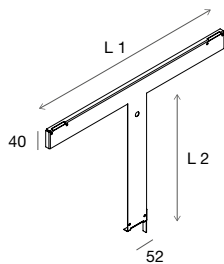

KIT PLAFONE/PARETE
Kit di fissaggio in acciaio con blocco
meccanico.

VERSION	L1 (mm)	L2 (mm)

113138.99	600	468	296

113139.99	1000	868	496

CEILING/WALL KIT
Steel fixing kit with mechanical lock.