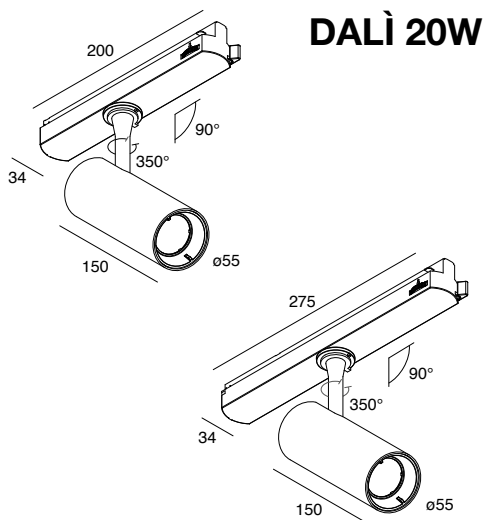

2700K		3000K		4000K		☐	☒
20W	38°	1552 lm	106129._	1651 lm	106101._	1767 lm	106105._	.01	.02

DALI

		2700K		3000K		4000K		☐	☒
20W	38°	1552 lm	106130._	1651 lm	106103._	1767 lm	106107._	.01	.02