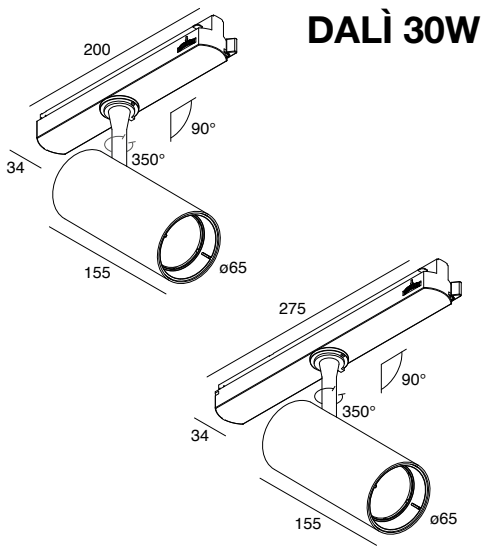

DALI 30W

	2700K	3000K	4000K	☐	☒
30W 38°	2215 lm 106131.__	2356 lm 106102.__	2546 lm 106106.__	.01	.02

DALI

	2700K	3000K	4000K	☐	☒
30W 38°	2215 lm 106132.__	2356 lm 106104.__	2546 lm 106108.__	.01	.02