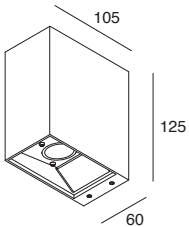

CRI>90 outdoor wall lamp with a pleasant visual comfort.
 Novalux outdoor luminaire with narrow light beam in the single emission and double emission versions.
 Body in aluminium alloy, painted white or anthracite grey, to suit different types of surfaces.