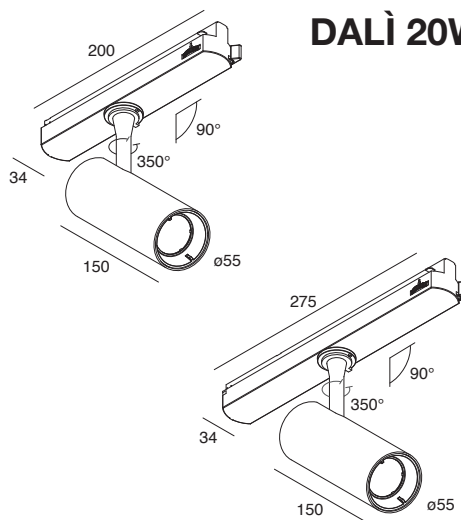

DALÌ 20W

POWER	BEAM	FLUX	3000K	FLUX	4000K
20W	15° 38°	1632 lm 1651 lm	106101.01	.02	1744 lm 1767 lm 106105.01 .02

DALI

POWER	BEAM	FLUX	3000K	FLUX	4000K
20W	15° 38°	1632 lm 1651 lm	106103.01	.02	1744 lm 1767 lm 106107.01 .02