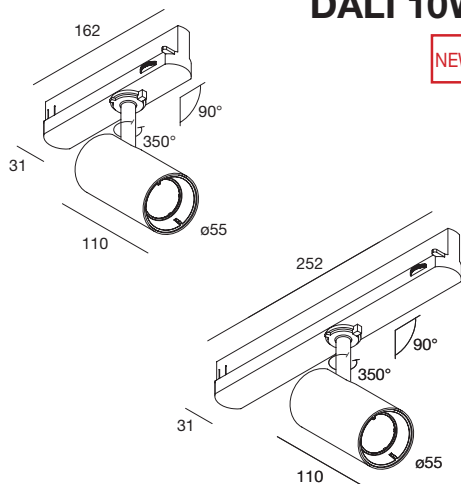

DALÌ 10W

NEW

POWER	BEAM	FLUX	3000K	FLUX	4000K
10W	15° 38°	1078 lm	106122.01	.02	1189 lm 106123.01 .02

DALI

POWER	BEAM	FLUX	3000K	FLUX	4000K
10W	15° 38°	1078 lm	106124.01	.02	1189 lm 106125.01 .02