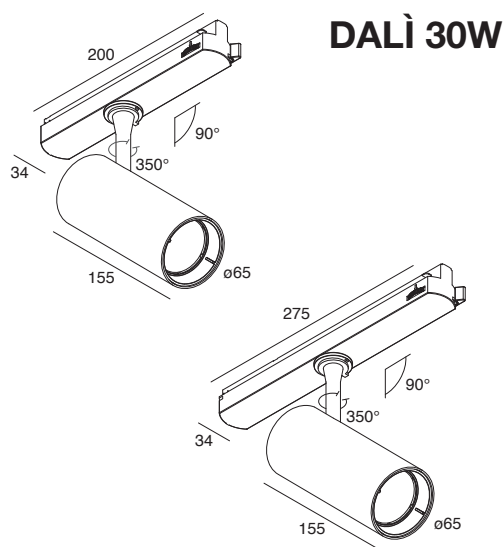

DALI 30W

POWER	BEAM	FLUX	3000K	4000K
30W	15° 38°	2329 lm 2356 lm	☐ ☒	☐ ☒
		106102.01	.02	106106.01 .02

DALI

POWER	BEAM	FLUX	3000K	4000K
30W	15° 38°	2329 lm 2356 lm	☐ ☒	☐ ☒
		106104.01	.02	106108.01 .02