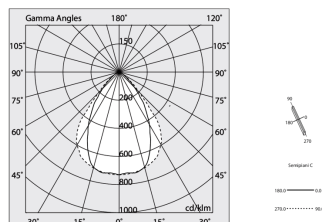

# HERO PLUS

114639.01 + 108913.99

HERO+: 46W 4K 1960 DALI/PUSH BIA + HERO: DIFF.MICROPRISM. PER 1960

**novalux**  
ITALIAN LIGHTING DESIGN SINCE 1948