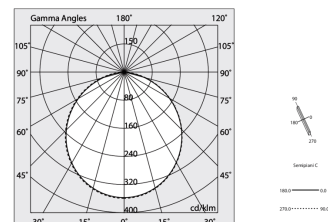

# HERO PLUS

114623.21 + 108902.99

HERO+: 33W 2.7K 1400 DALI/PUSH CAP + HERO: DIFF. OPALE PER 1400

**novalux**  
ITALIAN LIGHTING DESIGN SINCE 1948