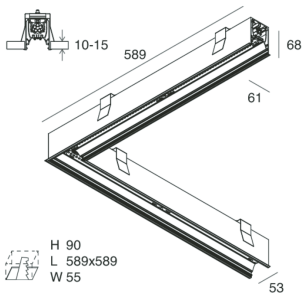

HERO C

108815.01 + 108917.99

HERO C: ANG.SX 24W 4K 593 BIA + HERO: ANG.2 DIFF.MICROPRISM.L589

novalux
ITALIAN LIGHTING DESIGN SINCE 1948

Funcities

Gebruik: Binnenshuis
Type installatie: INBOUW IN GIPSPLAAT
Emissie: DIRECT
Optiek: MICROPRISMATISCH
Kleur: WIT
Dimmen: NEE
Noodsituatie: NEEN
L: 589x589mm
A: 61mm
H: 68mm
Made in: ITALY
Garantie: 5 jaar
Gewicht: 2.1kg

HERO C

108815.01 + 108917.99

HERO C: ANG.SX 24W 4K 593 BIA + HERO: ANG.2 DIFF.MICROPRISM.L589

novalux
ITALIAN LIGHTING DESIGN SINCE 1948

AANVULLENDE ACCESSOIRES

 <p>Technical drawing showing a perspective view of a rectangular light fixture with dimensions L, B, and H. A small inset shows a top-down view with dimensions L, B, and H. Below the drawing is a small logo and the text 'H 20 L 138 W 55'.</p>	HERO C: MOD.CIECO 250 BIA	108852.01
 <p>Technical drawing showing a perspective view of an L-shaped light fixture with dimensions L, B, and H. A small inset shows a top-down view with dimensions L, B, and H. Below the drawing is a small logo and the text 'H 20 L 138 W 55'.</p>	HERO C: MOD.CIECO ANG.DX 150 BIA	108854.01
 <p>Technical drawing showing a perspective view of a rectangular light fixture with dimensions L, B, and H. A small inset shows a top-down view with dimensions L, B, and H. Below the drawing is a small logo and the text 'H 20 L 138 W 55'.</p>	HERO C: MOD.CIECO 1120 BIA	108855.01
 <p>Technical drawing showing a perspective view of a rectangular light fixture with dimensions L, B, and H. A small inset shows a top-down view with dimensions L, B, and H. Below the drawing is a small logo and the text 'H 20 L 138 W 55'.</p>	HERO C: MOD.CIECO 1400 BIA	108856.01
 <p>Technical drawing showing a perspective view of a rectangular light fixture with dimensions L, B, and H. A small inset shows a top-down view with dimensions L, B, and H. Below the drawing is a small logo and the text 'H 20 L 138 W 55'.</p>	HERO C: MOD.CIECO 1680 BIA	108857.01