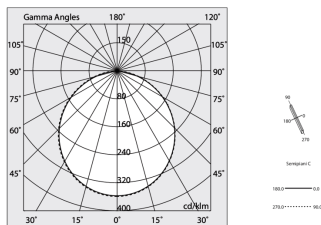

# HERO

108604.21 + 108904.99

HERO: 42W 2.7K 1960 CAP + HERO: DIFF. OPALE PER 1960

**novalux**  
ITALIAN LIGHTING DESIGN SINCE 1948