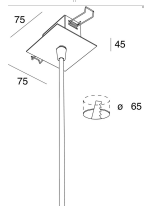

P-30: ROSONE CARTON. ALIM L=1200 3P BIA

103319.01

Novalux S.r.l. via Marzabotto, 2 40050 Funo di Argelato (BO) Italy
Tel: +39 051 860558 · Fax +39 051 6647859 · Mail: info@novalux.it · P.IVA 00536541204 · novalux.com
Bedrijf onderworpen aan beheer en coördinatie door SLV GmbH

Dit technische gegevensblad is eigendom van Novalux S.r.l., alle rechten voorbehouden. Novalux S.r.l. behoudt zich het recht voor om zonder voorafgaande kennisgeving wijzigingen aan te brengen.
Laatste update: 14/11/2024, 23:17:45