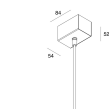

P-30: ROSONE LATER. ALIM L=1200 3P NERO

103320.02