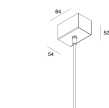

P-30 PCB

105802.02

novalux
ITALIAN LIGHTING DESIGN SINCE 1948

MONTAGE ACCESSOIRES

P-30: ROSONE CARTON. ALIM L=1200 3P NERO

103319.02

P-30: ROSONE LATER. ALIM L=1200 3P BIA

103320.01