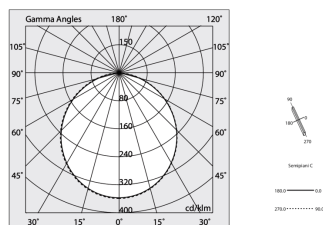

HERO PLUS

114618.20 + 108904.99

HERO+: 46W 4K 1960 CAF + HERO: DIFF. OPALE PER 1960

novalux
ITALIAN LIGHTING DESIGN SINCE 1948

Caratteristiche

Ottica: OPALE
L: 1960mm
A: 48mm
H: 6mm
Made in: ITALY
Garanzia: 5 anni
Peso: 0.4kg

Dati tecnici

IP: 40
SELV: No

Novalux S.r.l. via Marzabotto, 2 40050 Funo di Argelato (BO) Italy
Tel: +39 051 860558 · Fax +39 051 6647859 · Mail: info@novalux.it · P.IVA 00536541204 · novalux.com
Società soggetta ad attività di direzione e coordinamento da parte di SLV GmbH

La presente scheda tecnica è di proprietà di Novalux S.r.l., tutti i diritti riservati. Novalux S.r.l. si riserva il diritto di apportare modifiche senza preavviso alcuno.
Ultimo aggiornamento: 29/5/2026, 15:21:11