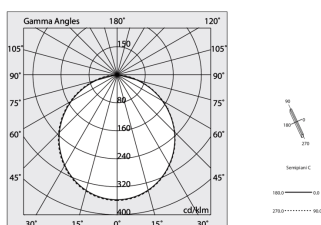

Novalux S.r.l. via Marzabotto, 2 40050 Funo di Argelato (BO) Italy
Tel: +39 051 860558 · Fax +39 051 6647859 · Mail: info@novalux.it · P.IVA 00536541204 · novalux.com
Società soggetta ad attività di direzione e coordinamento da parte di SLV GmbH

La presente scheda tecnica è di proprietà di Novalux S.r.l., tutti i diritti riservati. Novalux S.r.l. si riserva il diritto di apportare modifiche senza preavviso alcuno.
Ultimo aggiornamento: 29/5/2026, 15:20:58