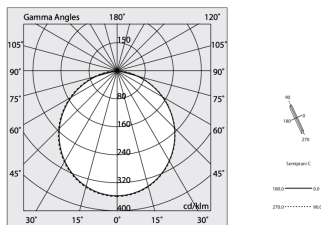

Novalux S.r.l. via Marzabotto, 2 40050 Funo di Argelato (BO) Italy
Tel: +39 051 860558 · Fax +39 051 6647859 · Mail: info@novalux.it · P.IVA 00536541204 · novalux.com
Società soggetta ad attività di direzione e coordinamento da parte di SLV GmbH

La presente scheda tecnica è di proprietà di Novalux S.r.l., tutti i diritti riservati. Novalux S.r.l. si riserva il diritto di apportare modifiche senza preavviso alcuno.
Ultimo aggiornamento: 29/5/2026, 15:15:37