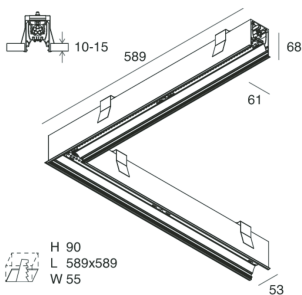

## Caratteristiche

Uso: Interno  
Tipo installazione: INCASSO IN CARTONGESSO  
Emissione: DIRETTA  
Ottica: OPALE  
Colore: BIANCO  
Dimmerazione: PUSH, DALI  
Emergenza: NO  
L: 589x589mm  
A: 61mm  
H: 68mm  
Made in: ITALY  
Garanzia: 5 anni  
Peso: 2.1kg

## Caratteristiche

Uso: Interno  
Ottica: OPALE  
L: 589x589mm  
A: 48mm  
H: 6mm  
Made in: ITALY  
Garanzia: 5 anni  
Peso: 0.2kg

## ACCESSORI DI COMPLETAMENTO

 <p>Technical drawing showing a perspective view of a rectangular light fixture with dimensions L, B, and H. A small inset shows a top-down view with dimensions L, B, and H. Below the drawing is a small logo and the text 'H 20 L 138 W 55'.</p>	HERO C: MOD.CIECO 250 BIA	108852.01
 <p>Technical drawing showing a perspective view of an L-shaped light fixture with dimensions L, B, and H. A small inset shows a top-down view with dimensions L, B, and H. Below the drawing is a small logo and the text 'H 20 L 138 W 55'.</p>	HERO C: MOD.CIECO ANG.DX 150 BIA	108854.01
 <p>Technical drawing showing a perspective view of a rectangular light fixture with dimensions L, B, and H. A small inset shows a top-down view with dimensions L, B, and H. Below the drawing is a small logo and the text 'H 20 L 138 W 55'.</p>	HERO C: MOD.CIECO 1120 BIA	108855.01
 <p>Technical drawing showing a perspective view of a rectangular light fixture with dimensions L, B, and H. A small inset shows a top-down view with dimensions L, B, and H. Below the drawing is a small logo and the text 'H 20 L 138 W 55'.</p>	HERO C: MOD.CIECO 1400 BIA	108856.01
 <p>Technical drawing showing a perspective view of a rectangular light fixture with dimensions L, B, and H. A small inset shows a top-down view with dimensions L, B, and H. Below the drawing is a small logo and the text 'H 20 L 138 W 55'.</p>	HERO C: MOD.CIECO 1680 BIA	108857.01