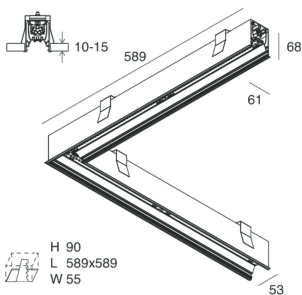

HERO C

108818.01 + 108917.99

HERO C: ANG.DX 24W 4K 593 BIA + HERO: ANG.2 DIFF.MICROPRISM.L589

novalux
ITALIAN LIGHTING DESIGN SINCE 1948

Caratteristiche

Uso: Interno
Tipo installazione: INCASSO IN CARTONGESSO
Emissione: DIRETTA
Ottica: MICROPRISMATIZZATO
Colore: BIANCO
Dimmerazione: ON/OFF
Emergenza: NO
L: 589x589mm
A: 61mm
H: 68mm
Made in: ITALY
Garanzia: 5 anni
Peso: 2.1kg

HERO C

108818.01 + 108917.99

HERO C: ANG.DX 24W 4K 593 BIA + HERO: ANG.2 DIFF.MICROPRISM.L589

novalux
ITALIAN LIGHTING DESIGN SINCE 1948

Caratteristiche

Uso: Interno
Ottica: MICROPRISMATIZZATO
L: 589x589mm
A: 48mm
H: 6mm
Made in: ITALY
Garanzia: 5 anni
Peso: 0.2kg

HERO C

108818.01 + 108917.99

HERO C: ANG.DX 24W 4K 593 BIA + HERO: ANG.2 DIFF.MICROPRISM.L589

novalux
ITALIAN LIGHTING DESIGN SINCE 1948

ACCESSORI DI COMPLETAMENTO

 <p>Technical drawing showing a perspective view of a rectangular light fixture with dimensions L, B, and H. A small inset shows a cross-section with dimensions H 20, L 138, and W 55.</p>	HERO C: MOD.CIECO 250 BIA	108852.01
 <p>Technical drawing showing a perspective view of an L-shaped light fixture with dimensions L, B, and H. A small inset shows a cross-section with dimensions H 20, L 138, and W 55.</p>	HERO C: MOD.CIECO ANG.DX 150 BIA	108854.01
 <p>Technical drawing showing a perspective view of a rectangular light fixture with dimensions L, B, and H. A small inset shows a cross-section with dimensions H 20, L 138, and W 55.</p>	HERO C: MOD.CIECO 1120 BIA	108855.01
 <p>Technical drawing showing a perspective view of a rectangular light fixture with dimensions L, B, and H. A small inset shows a cross-section with dimensions H 20, L 138, and W 55.</p>	HERO C: MOD.CIECO 1400 BIA	108856.01
 <p>Technical drawing showing a perspective view of a rectangular light fixture with dimensions L, B, and H. A small inset shows a cross-section with dimensions H 20, L 138, and W 55.</p>	HERO C: MOD.CIECO 1680 BIA	108857.01