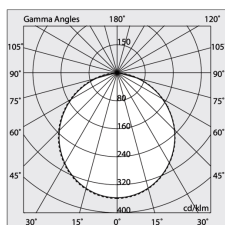

Novalux S.r.l. via Marzabotto, 2 40050 Funo di Argelato (BO) Italy
Tel: +39 051 860558 · Fax +39 051 6647859 · Mail: info@novalux.it · P.IVA 00536541204 · novalux.com
Società soggetta ad attività di direzione e coordinamento da parte di SLV GmbH

La presente scheda tecnica è di proprietà di Novalux S.r.l., tutti i diritti riservati. Novalux S.r.l. si riserva il diritto di apportare modifiche senza preavviso alcuno.
Ultimo aggiornamento: 8/4/2025, 10:48:32