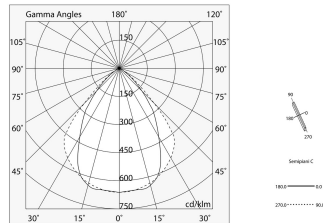

# LUCKY MAXI

106213.02 + 106223.99

LUCKY MAXI: LED 36W EM. 3K NE L=1200 + LUCKY MAXI: DIFF. MICRO UGR19 PER L1200

**novalux**  
ITALIAN LIGHTING DESIGN SINCE 1948