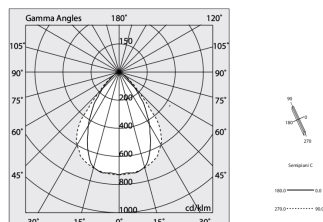

# HERO PLUS

114602.02 + 108911.99

HERO+: 33W 2.7K 1400 NE + HERO: DIFF.MICROPRISM. PER 1400

**novalux**  
ITALIAN LIGHTING DESIGN SINCE 1948

H 135  
L Ltot  
W 55