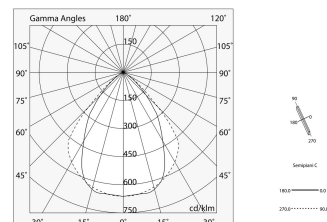

# LUCKY MAXI

106201.02 + 106223.99

LUCKY MAXI: LED 36W 3K NERO L=1200 + LUCKY MAXI: DIFF. MICRO UGR19 PER L1200

**novalux**  
ITALIAN LIGHTING DESIGN SINCE 1948