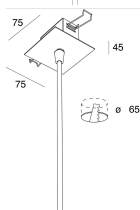

P-30 PCB

105802.21

novalux
ITALIAN LIGHTING DESIGN SINCE 1948

P-30: CAVO DI SOSPENSIONE

103318.99

P-30: ROSONE LATER. ALIM L1200 3P CAPP

103320.21

P-30: ROSONE CARTON. ALIM L1200 3P CAPP

103319.21

P-30: ROSONE CARTON. ALIM L=1200 3P BIA

103319.01

Novalux S.r.l. via Marzabotto, 2 40050 Funo di Argelato (BO) Italie
Tél: +39 051 860558 · Fax +39 051 6647859 · E-mail: info@novalux.it · N° TVA IT00536541204 · novalux.com
Entreprise soumise à la direction et à la coordination de SLV GmbH

Cette fiche technique est la propriété de Novalux S.r.l., tous droits réservés. Novalux S.r.l. se réserve le droit d'apporter des modifications sans préavis.
Dernière actualisation: 29/4/2024, 19:26:57