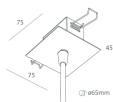

P-30 PCB

105802.21

novalux
ITALIAN LIGHTING DESIGN SINCE 1948

P-30: CAVO DI SOSPENSIONE

103318.99

P-30: ROSONE LATER. ALIM L1200 3P CAPP

103320.21

P-30: ROSONE CARTON. ALIM L1200 3P CAPP