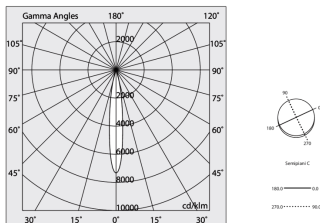

Novalux S.r.l. via Marzabotto, 2 40050 Funo di Argelato (BO) Italia
Tel: +39 051 860558 · Fax +39 051 6647859 · Correo electrónico: info@novalux.it · Número IVA 00536541204 · novalux.com
Empresa sujeta a la gestión y coordinación de SLV GmbH

Esta ficha de datos técnica es propiedad de Novalux S.r.l., todos los derechos reservados. Novalux S.r.l. se reserva el derecho a efectuar cambios sin aviso previo.
Última actualización: 6/8/2025, 17:21:49