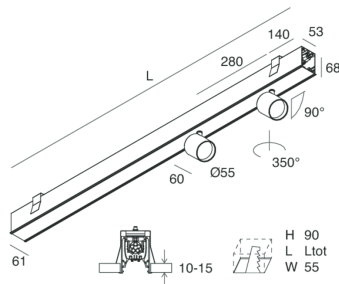

Novalux S.r.l. via Marzabotto, 2 40050 Funo di Argelato (BO) Italia
Tel: +39 051 860558 · Fax +39 051 6647859 · Correo electrónico: info@novalux.it · Número IVA 00536541204 · novalux.com
Empresa sujeta a la gestión y coordinación de SLV GmbH

Esta ficha de datos técnica es propiedad de Novalux S.r.l., todos los derechos reservados. Novalux S.r.l. se reserva el derecho a efectuar cambios sin aviso previo.
Última actualización: 6/8/2025, 17:21:49