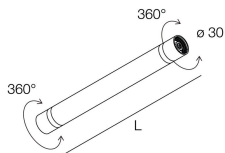

Novalux S.r.l. via Marzabotto, 2 40050 Funo di Argelato (BO) Italy
Tel: +39 051 860558 · Fax +39 051 6647859 · Mail: info@novalux.it · VAT number 00536541204 · novalux.com
Company subject to the management and coordination by SLV GmbH

This technical data sheet is owned by Novalux S.r.l., all rights reserved. Novalux S.r.l. reserves the right to make changes without prior notice.
Last update: 29/5/2026, 16:26:42