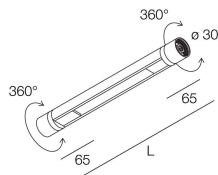

Tech data

IP: 20
Insulation class: III
Supply voltage: 48 Vdc
SELV: No

[LIMITLESS: View more product info](#)