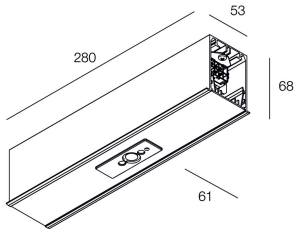

HERO PLUS C

114867.01

novalux
ITALIAN LIGHTING DESIGN SINCE 1948

Features

Use: Indoor
Type of installation: RECESSED INTO PLASTERBOARD
Colour: WHITE
Dimming: DALI2
L: 280mm
A: 53mm
H: 69mm
Made in: ITALY
Warranty: 5 years
Weight: 0.75kg

Tech data

IP: 40
Insulation class: I
SELV: No

[HERO PLUS C: View more product info](#)

Novalux S.r.l. via Marzabotto, 2 40050 Funo di Argelato (BO) Italy
Tel: +39 051 860558 · Fax +39 051 6647859 · Mail: info@novalux.it · VAT number 00536541204 · novalux.com
Company subject to the management and coordination by SLV GmbH

This technical data sheet is owned by Novalux S.r.l., all rights reserved. Novalux S.r.l. reserves the right to make changes without prior notice.
Last update: 29/5/2026, 16:26:38