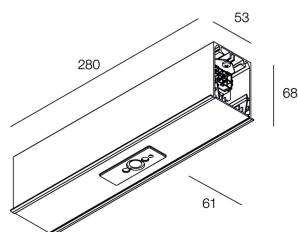

HERO PLUS C

114866.01

novalux
ITALIAN LIGHTING DESIGN SINCE 1948

Features

Use: Indoor
Type of installation: RECESSED INTO PLASTERBOARD
Colour: WHITE
Dimming: DALI2
L: 280mm
A: 53mm
H: 69mm
Made in: ITALY
Warranty: 5 years
Weight: 1.5kg

Tech data

IP: 40
Insulation class: I
Supply voltage: 220-240V 50/60Hz
SELV: No

[HERO PLUS C: View more product info](#)

Novalux S.r.l. via Marzabotto, 2 40050 Funo di Argelato (BO) Italy
Tel: +39 051 860558 · Fax +39 051 6647859 · Mail: info@novalux.it · VAT number 00536541204 · novalux.com
Company subject to the management and coordination by SLV GmbH

This technical data sheet is owned by Novalux S.r.l., all rights reserved. Novalux S.r.l. reserves the right to make changes without prior notice.
Last update: 29/5/2026, 16:26:38