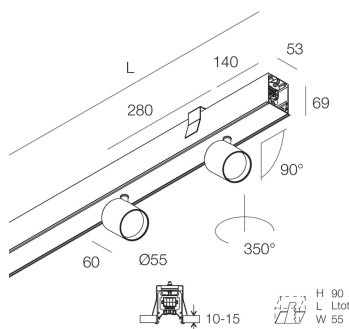

HERO PLUS C

114856.01

novalux

ITALIAN LIGHTING DESIGN SINCE 1948

Features

Use: Indoor
Type of installation: RECESSED INTO PLASTERBOARD
Emission: DIRECT
Optics: SPOT
Beam: 14°
Colour: WHITE
Dimming: DALI2, PUSH
Emergency: NO
L: 1120mm
A: 53mm
H: 69mm
Made in: ITALY
Warranty: 5 years
Weight: 3.4kg