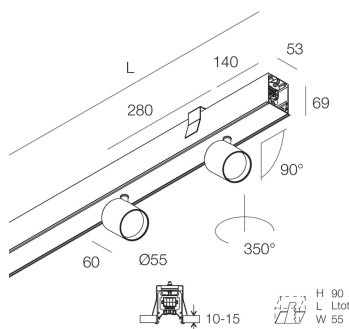

## Features

Use: Indoor  
Type of installation: RECESSED INTO PLASTERBOARD  
Emission: DIRECT  
Optics: SPOT  
Beam: 14°  
Colour: WHITE  
Dimming: DALI2, PUSH  
Emergency: NO  
L: 1120mm  
A: 53mm  
H: 69mm  
Made in: ITALY  
Warranty: 5 years  
Weight: 3.4kg

## Tech data

Luminaire input power: 29W  
Luminaire luminous flux: 2028lm  
IP: 40  
Insulation class: I  
No. of driver per product: 1  
Supply voltage: 220-240V 50/60Hz  
SELV: Si