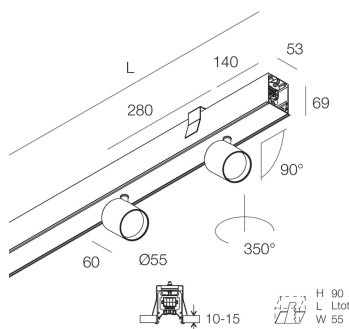

HERO PLUS C

114854.01

novalux

ITALIAN LIGHTING DESIGN SINCE 1948

Features

Use: Indoor
Type of installation: RECESSED INTO PLASTERBOARD
Emission: DIRECT
Optics: SPOT
Beam: 34°
Colour: WHITE
Dimming: ON/OFF
Emergency: NO
L: 1120mm
A: 53mm
H: 69mm
Made in: ITALY
Warranty: 5 years
Weight: 3.4kg