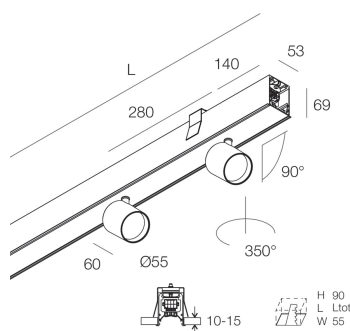

HERO PLUS C

114852.01

novalux
ITALIAN LIGHTING DESIGN SINCE 1948

Features

Use: Indoor
Type of installation: RECESSED INTO PLASTERBOARD
Emission: DIRECT
Optics: SPOT
Beam: 34°
Colour: WHITE
Dimming: ON/OFF
Emergency: NO
L: 1120mm
A: 53mm
H: 69mm
Made in: ITALY
Warranty: 5 years
Weight: 3.4kg