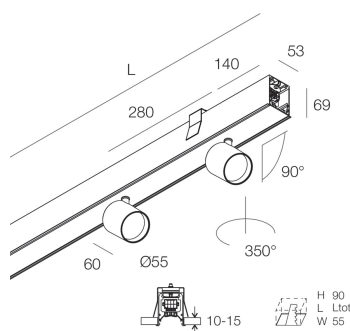

HERO PLUS C

114851.02

novalux
ITALIAN LIGHTING DESIGN SINCE 1948

Features

Use: Indoor
Type of installation: RECESSED INTO PLASTERBOARD
Emission: DIRECT
Optics: SPOT
Beam: 14°
Colour: BLACK
Dimming: ON/OFF
Emergency: NO
L: 1120mm
A: 53mm
H: 69mm
Made in: ITALY
Warranty: 5 years
Weight: 3.4kg