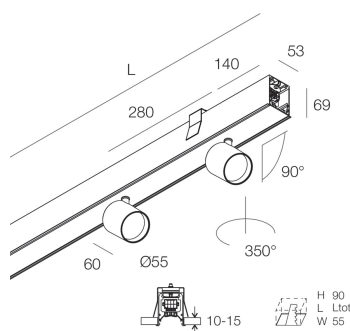

HERO PLUS C

114849.02

novalux
ITALIAN LIGHTING DESIGN SINCE 1948

Features

Use: Indoor
Type of installation: RECESSED INTO PLASTERBOARD
Emission: DIRECT
Optics: SPOT
Beam: 14°
Colour: BLACK
Dimming: ON/OFF
Emergency: NO
L: 1120mm
A: 53mm
H: 69mm
Made in: ITALY
Warranty: 5 years
Weight: 3.4kg