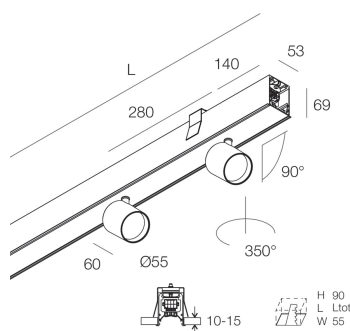

HERO PLUS C

114849.01

novalux
ITALIAN LIGHTING DESIGN SINCE 1948

Features

Use: Indoor
Type of installation: RECESSED INTO PLASTERBOARD
Emission: DIRECT
Optics: SPOT
Beam: 14°
Colour: WHITE
Dimming: ON/OFF
Emergency: NO
L: 1120mm
A: 53mm
H: 69mm
Made in: ITALY
Warranty: 5 years
Weight: 3.4kg