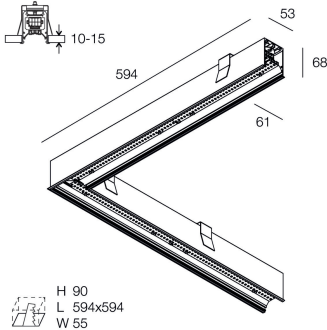

HERO PLUS C

114836.02 + 108944.99

HERO+C: ANG.DX 27W 4K 594 DALI NE + HERO+: DIFFUSORE OPALE PER ANGOLO 594

novalux
ITALIAN LIGHTING DESIGN SINCE 1948

Features

Use: Indoor
Type of installation: RECESSED INTO PLASTERBOARD
Emission: DIRECT
Optics: OPAL
Colour: BLACK
Dimming: DALI2, PUSH
Emergency: NO
L: 594x594mm
A: 53mm
H: 69mm
Made in: ITALY
Warranty: 5 years
Weight: 2.1kg