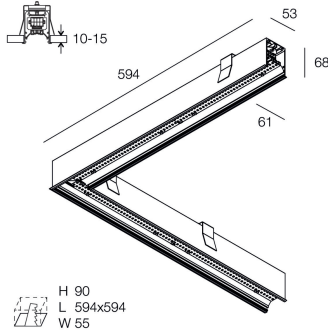

HERO PLUS C

114832.02 + 108944.99

HERO+C: ANG.SX 27W 3K 594 DALI NE + HERO+: DIFFUSORE OPALE PER ANGOLO 594

novalux
ITALIAN LIGHTING DESIGN SINCE 1948

Features

Use: Indoor
Type of installation: RECESSED INTO PLASTERBOARD
Emission: DIRECT
Optics: OPAL
Colour: BLACK
Dimming: DALI2, PUSH
Emergency: NO
L: 594x594mm
A: 53mm
H: 69mm
Made in: ITALY
Warranty: 5 years
Weight: 2.1kg