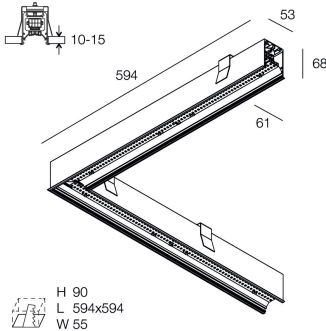

HERO PLUS C

114831.01 + 108944.99

HERO+C: ANG.SX 27W 2.7K 594 DALI BIA + HERO+: DIFFUSORE OPALE PER ANGOLO

novalux
ITALIAN LIGHTING DESIGN SINCE 1948

Features

Use: Indoor
Type of installation: RECESSED INTO PLASTERBOARD
Emission: DIRECT
Optics: OPAL
Colour: WHITE
Dimming: DALI2, PUSH
Emergency: NO
L: 594x594mm
A: 53mm
H: 69mm
Made in: ITALY
Warranty: 5 years
Weight: 2.1kg