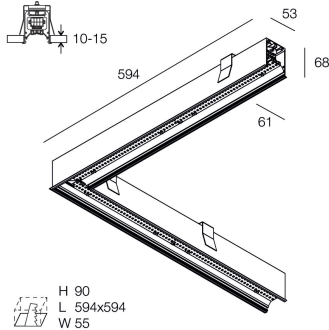

HERO PLUS C

114830.01 + 108944.99

HERO+C: ANG.DX 27W 4K 594 BIA + HERO+: DIFFUSORE OPALE PER ANGOLO 594

novalux
ITALIAN LIGHTING DESIGN SINCE 1948

Features

Use: Indoor
Type of installation: RECESSED INTO PLASTERBOARD
Emission: DIRECT
Optics: OPAL
Colour: WHITE
Dimming: ON/OFF
Emergency: NO
L: 594x594mm
A: 53mm
H: 69mm
Made in: ITALY
Warranty: 5 years
Weight: 2.1kg