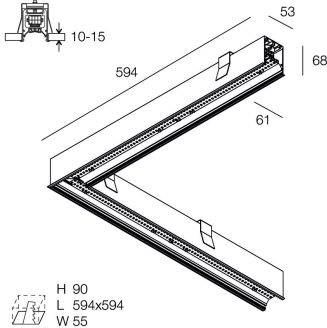

HERO PLUS C

114828.02 + 108944.99

HERO+C: ANG.DX 27W 2.7K 594 NE + HERO+: DIFFUSORE OPALE PER ANGOLO 594

novalux
ITALIAN LIGHTING DESIGN SINCE 1948

Features

Use: Indoor
Type of installation: RECESSED INTO PLASTERBOARD
Emission: DIRECT
Optics: OPAL
Colour: BLACK
Dimming: ON/OFF
Emergency: NO
L: 594x594mm
A: 53mm
H: 69mm
Made in: ITALY
Warranty: 5 years
Weight: 2.1kg