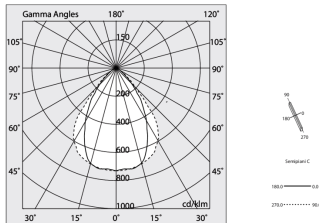

HERO PLUS C

114823.02 + 108912.99

HERO+C: EM 40W 3K 1680 DALI NE + HERO: DIFF.MICROPRISM. PER 1680

novalux
ITALIAN LIGHTING DESIGN SINCE 1948

Features

Use: Indoor
Type of installation: RECESSED INTO PLASTERBOARD
Emission: DIRECT
Optics: MICROPRISMATIZED
Colour: BLACK
Dimming: DALI2, PUSH
Emergency: Autonomy 1h/Recharge time 12h
L: 1680mm
A: 53mm
H: 69mm
Made in: ITALY
Warranty: 5 years except battery
Weight: 5.2kg

Tech data

Luminaire input power: 44W
Luminaire luminous flux: 4669lm
Luminous flux in emergency: 10%
IP: 40
Insulation class: I
No. of driver per product: 1
Supply voltage: 220-240V 50/60Hz
UGR: <19
SELV: Si

Source

Light source: LED
Source power: 40W
Source luminous flux: 6654lm
Colour temperature: 3000K
CRI: >90
Colour tolerance: 3 Step MacAdam
LED lifespan: 50000h L90 B10

Compliance

CEI EN 60598-1:2021 + A11:2023, CEI EN 60598-2-1:2022, CEI EN 60598-2-2:2012, CEI EN 60598-2-22:2023

Standards

Photobiological risk: RISK GROUP 0 Certified fixture in EXEMPT GROUP, in accordance with CEI EN 62471:2010-01, IEC TR 62778:2014.
CAM edilizia: CAM edilizia - Conforme al Decreto Ministeriale 23 giugno 2022 n.256 e 24 novembre 2025 n.256.

[HERO PLUS C: View more product info](#)

Novalux S.r.l. via Marzabotto, 2 40050 Funo di Argelato (BO) Italy
Tel: +39 051 860558 · Fax +39 051 6647859 · Mail: info@novalux.it · VAT number 00536541204 · novalux.com
Company subject to the management and coordination by SLV GmbH

This technical data sheet is owned by Novalux S.r.l., all rights reserved. Novalux S.r.l. reserves the right to make changes without prior notice.
Last update: 29/5/2026, 17:12:29