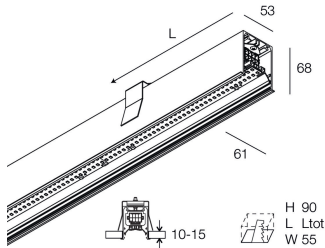

HERO PLUS C

114823.02 + 108912.99

HERO+C: EM 40W 3K 1680 DALI NE + HERO: DIFF.MICROPRISM. PER 1680

novalux
ITALIAN LIGHTING DESIGN SINCE 1948

Features

Use: Indoor
Type of installation: RECESSED INTO PLASTERBOARD
Emission: DIRECT
Optics: MICROPRISMATIZED
Colour: BLACK
Dimming: DALI2, PUSH
Emergency: Autonomy 1h/Recharge time 12h
L: 1680mm
A: 53mm
H: 69mm
Made in: ITALY
Warranty: 5 years except battery
Weight: 5.2kg