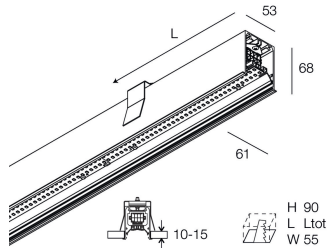

HERO PLUS C

114823.01 + 108912.99

HERO+C: EM 40W 3K 1680 DALI BIA + HERO: DIFF.MICROPRISM. PER 1680

novalux
ITALIAN LIGHTING DESIGN SINCE 1948

Features

Use: Indoor
Type of installation: RECESSED INTO PLASTERBOARD
Emission: DIRECT
Optics: MICROPRISMATIZED
Colour: WHITE
Dimming: DALI2, PUSH
Emergency: Autonomy 1h/Recharge time 12h
L: 1680mm
A: 53mm
H: 69mm
Made in: ITALY
Warranty: 5 years except battery
Weight: 5.2kg