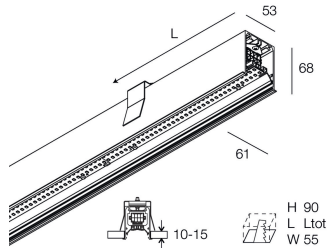

HERO PLUS C

114822.02 + 108925.99

HERO+C: EM 40W 2.7K 1680 DALI NE + HERO: DIFF. OPALE TL PER 1680

novalux
ITALIAN LIGHTING DESIGN SINCE 1948

Features

Use: Indoor
Type of installation: RECESSED INTO PLASTERBOARD
Emission: DIRECT
Optics: OPAL FULL LIGHT
Colour: BLACK
Dimming: DALI2, PUSH
Emergency: Autonomy 1h/Recharge time 12h
L: 1680mm
A: 53mm
H: 69mm
Made in: ITALY
Warranty: 5 years except battery
Weight: 5.2kg

Tech data

Luminaire input power: 44W
Luminaire luminous flux: 4591lm
Luminous flux in emergency: 10%
IP: 40
Insulation class: I
No. of driver per product: 1
Supply voltage: 220-240V 50/60Hz
SELV: Si

Source

Light source: LED
Source power: 40W
Source luminous flux: 6228lm
Colour temperature: 2700K
CRI: >90
Colour tolerance: 3 Step MacAdam
LED lifespan: 50000h L90 B10

Compliance

CEI EN 60598-1:2021 + A11:2023, CEI EN 60598-2-1:2022, CEI EN 60598-2-2:2012, CEI EN 60598-2-22:2023

Standards

Photobiological risk: RISK GROUP 0 Certified fixture in EXEMPT GROUP, in accordance with CEI EN 62471:2010-01, IEC TR 62778:2014.
CAM edilizia: CAM edilizia - Conforme al Decreto Ministeriale 23 giugno 2022 n.256 e 24 novembre 2025 n.256.

[HERO PLUS C: View more product info](#)

Novalux S.r.l. via Marzabotto, 2 40050 Funo di Argelato (BO) Italy
Tel: +39 051 860558 · Fax +39 051 6647859 · Mail: info@novalux.it · VAT number 00536541204 · novalux.com
Company subject to the management and coordination by SLV GmbH

This technical data sheet is owned by Novalux S.r.l., all rights reserved. Novalux S.r.l. reserves the right to make changes without prior notice.
Last update: 29/5/2026, 17:12:28