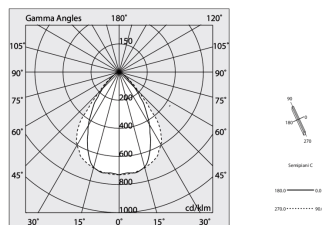

HERO PLUS C

114821.02 + 108912.99

HERO+C: EM 40W 4K 1680 NE + HERO: DIFF.MICROPRISM. PER 1680

novalux
ITALIAN LIGHTING DESIGN SINCE 1948

Features

Use: Indoor
Type of installation: RECESSED INTO PLASTERBOARD
Emission: DIRECT
Optics: MICROPRISMATIZED
Colour: BLACK
Dimming: ON/OFF
Emergency: Autonomy 1h/Recharge time 12h
L: 1680mm
A: 53mm
H: 69mm
Made in: ITALY
Warranty: 5 years except battery
Weight: 5.2kg

Tech data

Luminaire input power: 44W
Luminaire luminous flux: 4846lm
Luminous flux in emergency: 10%
IP: 40
Insulation class: I
No. of driver per product: 1
Supply voltage: 220-240V 50/60Hz
UGR: <19
SELV: Si

Source

Light source: LED
Source power: 40W
Source luminous flux: 6906lm
Colour temperature: 4000K
CRI: >90
Colour tolerance: 3 Step MacAdam
LED lifespan: 50000h L90 B10

Compliance

CEI EN 60598-1:2021 + A11:2023, CEI EN 60598-2-1:2022, CEI EN 60598-2-2:2012, CEI EN 60598-2-22:2023

Standards

Photobiological risk: RISK GROUP 0 Certified fixture in EXEMPT GROUP, in accordance with CEI EN 62471:2010-01, IEC TR 62778:2014.
CAM edilizia: CAM edilizia - Conforme al Decreto Ministeriale 23 giugno 2022 n.256 e 24 novembre 2025 n.256.

[HERO PLUS C: View more product info](#)

Novalux S.r.l. via Marzabotto, 2 40050 Funo di Argelato (BO) Italy
Tel: +39 051 860558 · Fax +39 051 6647859 · Mail: info@novalux.it · VAT number 00536541204 · novalux.com
Company subject to the management and coordination by SLV GmbH

This technical data sheet is owned by Novalux S.r.l., all rights reserved. Novalux S.r.l. reserves the right to make changes without prior notice.
Last update: 29/5/2026, 17:12:26