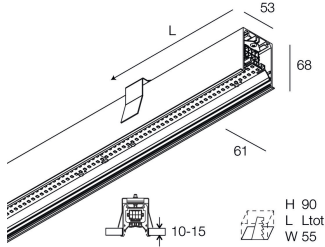

## Features

Use: Indoor  
Type of installation: RECESSED INTO PLASTERBOARD  
Emission: DIRECT  
Optics: OPAL FULL LIGHT  
Colour: WHITE  
Dimming: ON/OFF  
Emergency: Autonomy 1h/Recharge time 12h  
L: 1680mm  
A: 53mm  
H: 69mm  
Made in: ITALY  
Warranty: 5 years except battery  
Weight: 5.2kg

## Features

Optics: OPAL FULL LIGHT

L: 1680mm

A: 52.5mm

H: 15mm

Made in: ITALY

Warranty: 5 years

Weight: 0.13kg