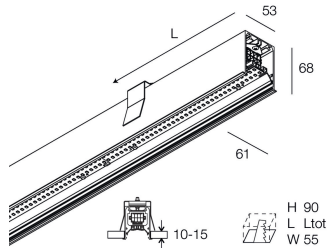

HERO PLUS C

114819.01 + 108912.99

HERO+C: EM 40W 2.7K 1680 BIA + HERO: DIFF.MICROPRISM. PER 1680

novalux
ITALIAN LIGHTING DESIGN SINCE 1948

Features

Use: Indoor
Type of installation: RECESSED INTO PLASTERBOARD
Emission: DIRECT
Optics: MICROPRISMATIZED
Colour: WHITE
Dimming: ON/OFF
Emergency: Autonomy 1h/Recharge time 12h
L: 1680mm
A: 53mm
H: 69mm
Made in: ITALY
Warranty: 5 years except battery
Weight: 5.2kg