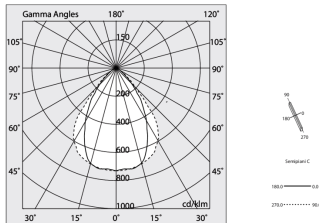

HERO PLUS C

114819.01 + 108912.99

HERO+C: EM 40W 2.7K 1680 BIA + HERO: DIFF.MICROPRISM. PER 1680

novalux
ITALIAN LIGHTING DESIGN SINCE 1948

Features

Use: Indoor
Type of installation: RECESSED INTO PLASTERBOARD
Emission: DIRECT
Optics: MICROPRISMATIZED
Colour: WHITE
Dimming: ON/OFF
Emergency: Autonomy 1h/Recharge time 12h
L: 1680mm
A: 53mm
H: 69mm
Made in: ITALY
Warranty: 5 years except battery
Weight: 5.2kg

Tech data

Luminaire input power: 44W
Luminaire luminous flux: 4370lm
Luminous flux in emergency: 10%
IP: 40
Insulation class: I
No. of driver per product: 1
Supply voltage: 220-240V 50/60Hz
UGR: <19
SELV: Si

Source

Light source: LED
Source power: 40W
Source luminous flux: 6228lm
Colour temperature: 2700K
CRI: >90
Colour tolerance: 3 Step MacAdam
LED lifespan: 50000h L90 B10

Compliance

CEI EN 60598-1:2021 + A11:2023, CEI EN 60598-2-1:2022, CEI EN 60598-2-2:2012, CEI EN 60598-2-22:2023

Standards

Photobiological risk: RISK GROUP 0 Certified fixture in EXEMPT GROUP, in accordance with CEI EN 62471:2010-01, IEC TR 62778:2014.
CAM edilizia: CAM edilizia - Conforme al Decreto Ministeriale 23 giugno 2022 n.256 e 24 novembre 2025 n.256.

[HERO PLUS C: View more product info](#)

Novalux S.r.l. via Marzabotto, 2 40050 Funo di Argelato (BO) Italy
Tel: +39 051 860558 · Fax +39 051 6647859 · Mail: info@novalux.it · VAT number 00536541204 · novalux.com
Company subject to the management and coordination by SLV GmbH

This technical data sheet is owned by Novalux S.r.l., all rights reserved. Novalux S.r.l. reserves the right to make changes without prior notice.
Last update: 29/5/2026, 17:12:24