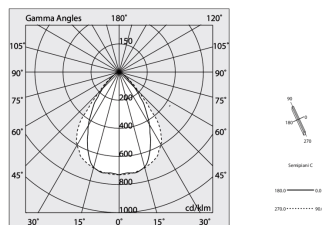

HERO PLUS C

114818.02 + 108912.99

HERO+C: 40W 4K 1680 DALI/PUSH NE + HERO: DIFF.MICROPRISM. PER 1680

novalux
ITALIAN LIGHTING DESIGN SINCE 1948

Features

Use: Indoor
Type of installation: RECESSED INTO PLASTERBOARD
Emission: DIRECT
Optics: MICROPRISMATIZED
Colour: BLACK
Dimming: DALI2, PUSH
Emergency: NO
L: 1680mm
A: 53mm
H: 69mm
Made in: ITALY
Warranty: 5 years
Weight: 4.2kg

Tech data

Luminaire input power: 44W
Luminaire luminous flux: 4846lm
IP: 40
Insulation class: I
No. of driver per product: 1
Supply voltage: 220-240V 50/60Hz
UGR: <19
SELV: Si

Source

Light source: LED
Source power: 40W
Source luminous flux: 6906lm
Colour temperature: 4000K
CRI: >90
Colour tolerance: 3 Step MacAdam
LED lifespan: 50000h L90 B10

Compliance

CEI EN 60598-1:2021 + A11:2023, CEI EN 60598-2-1:2022, CEI EN 60598-2-2:2012

Standards

Photobiological risk: RISK GROUP 0 Certified fixture in EXEMPT GROUP, in accordance with CEI EN 62471:2010-01, IEC TR 62778:2014.
CAM edilizia: CAM edilizia - Conforme al Decreto Ministeriale 23 giugno 2022 n.256 e 24 novembre 2025 n.256.

[HERO PLUS C: View more product info](#)

Novalux S.r.l. via Marzabotto, 2 40050 Funo di Argelato (BO) Italy
Tel: +39 051 860558 · Fax +39 051 6647859 · Mail: info@novalux.it · VAT number 00536541204 · novalux.com
Company subject to the management and coordination by SLV GmbH

This technical data sheet is owned by Novalux S.r.l., all rights reserved. Novalux S.r.l. reserves the right to make changes without prior notice.
Last update: 29/5/2026, 17:12:21