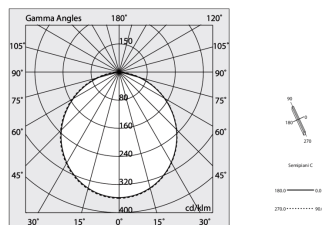

HERO PLUS C

114817.01 + 108902.99

HERO+C: 33W 4K 1400 DALI/PUSH BIA + HERO: DIFF. OPALE PER 1400

novalux
ITALIAN LIGHTING DESIGN SINCE 1948

Features

Use: Indoor
Type of installation: RECESSED INTO PLASTERBOARD
Emission: DIRECT
Optics: OPAL
Colour: WHITE
Dimming: DALI2, PUSH
Emergency: NO
L: 1400mm
A: 53mm
H: 69mm
Made in: ITALY
Warranty: 5 years
Weight: 3.5kg

Tech data

Luminaire input power: 36,5W
Luminaire luminous flux: 3476lm
IP: 40
Insulation class: I
No. of driver per product: 1
Supply voltage: 220-240V 50/60Hz
SELV: Si

Source

Light source: LED
Source power: 33W
Source luminous flux: 5755lm
Colour temperature: 4000K
CRI: >90
Colour tolerance: 3 Step MacAdam
LED lifespan: 50000h L90 B10

Compliance

CEI EN 60598-1:2021 + A11:2023, CEI EN 60598-2-1:2022, CEI EN 60598-2-2:2012

Standards

Photobiological risk: RISK GROUP 0 Certified fixture in EXEMPT GROUP, in accordance with CEI EN 62471:2010-01, IEC TR 62778:2014.

CAM edilizia: CAM edilizia - Conforme al Decreto Ministeriale 23 giugno 2022 n.256 e 24 novembre 2025 n.256.

[HERO PLUS C: View more product info](#)

Novalux S.r.l. via Marzabotto, 2 40050 Funo di Argelato (BO) Italy
Tel: +39 051 860558 · Fax +39 051 6647859 · Mail: info@novalux.it · VAT number 00536541204 · novalux.com
Company subject to the management and coordination by SLV GmbH

This technical data sheet is owned by Novalux S.r.l., all rights reserved. Novalux S.r.l. reserves the right to make changes without prior notice.
Last update: 29/5/2026, 17:12:18