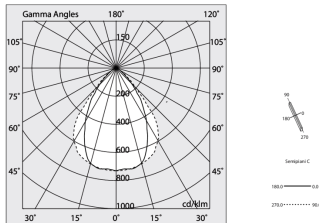

HERO PLUS C

114815.02 + 108912.99

HERO+C: 40W 3K 1680 DALI/PUSH NE + HERO: DIFF.MICROPRISM. PER 1680

novalux
ITALIAN LIGHTING DESIGN SINCE 1948

Features

Use: Indoor
Type of installation: RECESSED INTO PLASTERBOARD
Emission: DIRECT
Optics: MICROPRISMATIZED
Colour: BLACK
Dimming: DALI2, PUSH
Emergency: NO
L: 1680mm
A: 53mm
H: 69mm
Made in: ITALY
Warranty: 5 years
Weight: 4.2kg

Tech data

Luminaire input power: 44W
Luminaire luminous flux: 4669lm
IP: 40
Insulation class: I
No. of driver per product: 1
Supply voltage: 220-240V 50/60Hz
UGR: <19
SELV: Si

Source

Light source: LED
Source power: 40W
Source luminous flux: 6654lm
Colour temperature: 3000K
CRI: >90
Colour tolerance: 3 Step MacAdam
LED lifespan: 50000h L90 B10

Compliance

CEI EN 60598-1:2021 + A11:2023, CEI EN 60598-2-1:2022, CEI EN 60598-2-2:2012

Standards

Photobiological risk: RISK GROUP 0 Certified fixture in EXEMPT GROUP, in accordance with CEI EN 62471:2010-01, IEC TR 62778:2014.
CAM edilizia: CAM edilizia - Conforme al Decreto Ministeriale 23 giugno 2022 n.256 e 24 novembre 2025 n.256.

[HERO PLUS C: View more product info](#)

Novalux S.r.l. via Marzabotto, 2 40050 Funo di Argelato (BO) Italy
Tel: +39 051 860558 · Fax +39 051 6647859 · Mail: info@novalux.it · VAT number 00536541204 · novalux.com
Company subject to the management and coordination by SLV GmbH

This technical data sheet is owned by Novalux S.r.l., all rights reserved. Novalux S.r.l. reserves the right to make changes without prior notice.
Last update: 29/5/2026, 17:12:16