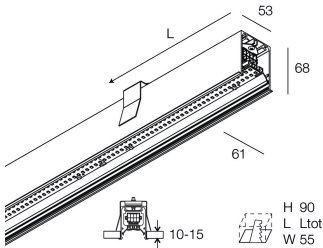

HERO PLUS C

114815.02 + 108912.99

HERO+C: 40W 3K 1680 DALI/PUSH NE + HERO: DIFF.MICROPRISM. PER 1680

novalux
ITALIAN LIGHTING DESIGN SINCE 1948

Features

Use: Indoor
Type of installation: RECESSED INTO PLASTERBOARD
Emission: DIRECT
Optics: MICROPRISMATIZED
Colour: BLACK
Dimming: DALI2, PUSH
Emergency: NO
L: 1680mm
A: 53mm
H: 69mm
Made in: ITALY
Warranty: 5 years
Weight: 4.2kg

HERO+C: 40W 3K 1680 DALI/PUSH NE + HERO: DIFF.MICROPRISM. PER 1680

novalux
ITALIAN LIGHTING DESIGN SINCE 1948

Features

Optics: MICROPRISMATIZED
L: 1680mm
A: 48mm
H: 6mm
Made in: ITALY
Warranty: 5 years
Weight: 0.4kg