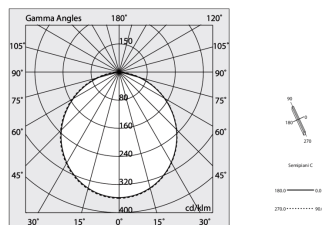

HERO PLUS C

114814.02 + 108902.99

HERO+C: 33W 3K 1400 DALI/PUSH NE + HERO: DIFF. OPALE PER 1400

novalux
ITALIAN LIGHTING DESIGN SINCE 1948

Features

Use: Indoor
Type of installation: RECESSED INTO PLASTERBOARD
Emission: DIRECT
Optics: OPAL
Colour: BLACK
Dimming: DALI2, PUSH
Emergency: NO
L: 1400mm
A: 53mm
H: 69mm
Made in: ITALY
Warranty: 5 years
Weight: 3.5kg

Tech data

Luminaire input power: 36,5W
Luminaire luminous flux: 3349lm
IP: 40
Insulation class: I
No. of driver per product: 1
Supply voltage: 220-240V 50/60Hz
SELV: Si

Source

Light source: LED
Source power: 33W
Source luminous flux: 5545lm
Colour temperature: 3000K
CRI: >90
Colour tolerance: 3 Step MacAdam
LED lifespan: 50000h L90 B10

Compliance

CEI EN 60598-1:2021 + A11:2023, CEI EN 60598-2-1:2022, CEI EN 60598-2-2:2012

Standards

Photobiological risk: RISK GROUP 0 Certified fixture in EXEMPT GROUP, in accordance with CEI EN 62471:2010-01, IEC TR 62778:2014.
CAM edilizia: CAM edilizia - Conforme al Decreto Ministeriale 23 giugno 2022 n.256 e 24 novembre 2025 n.256.

[HERO PLUS C: View more product info](#)

Novalux S.r.l. via Marzabotto, 2 40050 Funo di Argelato (BO) Italy
Tel: +39 051 860558 · Fax +39 051 6647859 · Mail: info@novalux.it · VAT number 00536541204 · novalux.com
Company subject to the management and coordination by SLV GmbH

This technical data sheet is owned by Novalux S.r.l., all rights reserved. Novalux S.r.l. reserves the right to make changes without prior notice.
Last update: 29/5/2026, 17:12:13